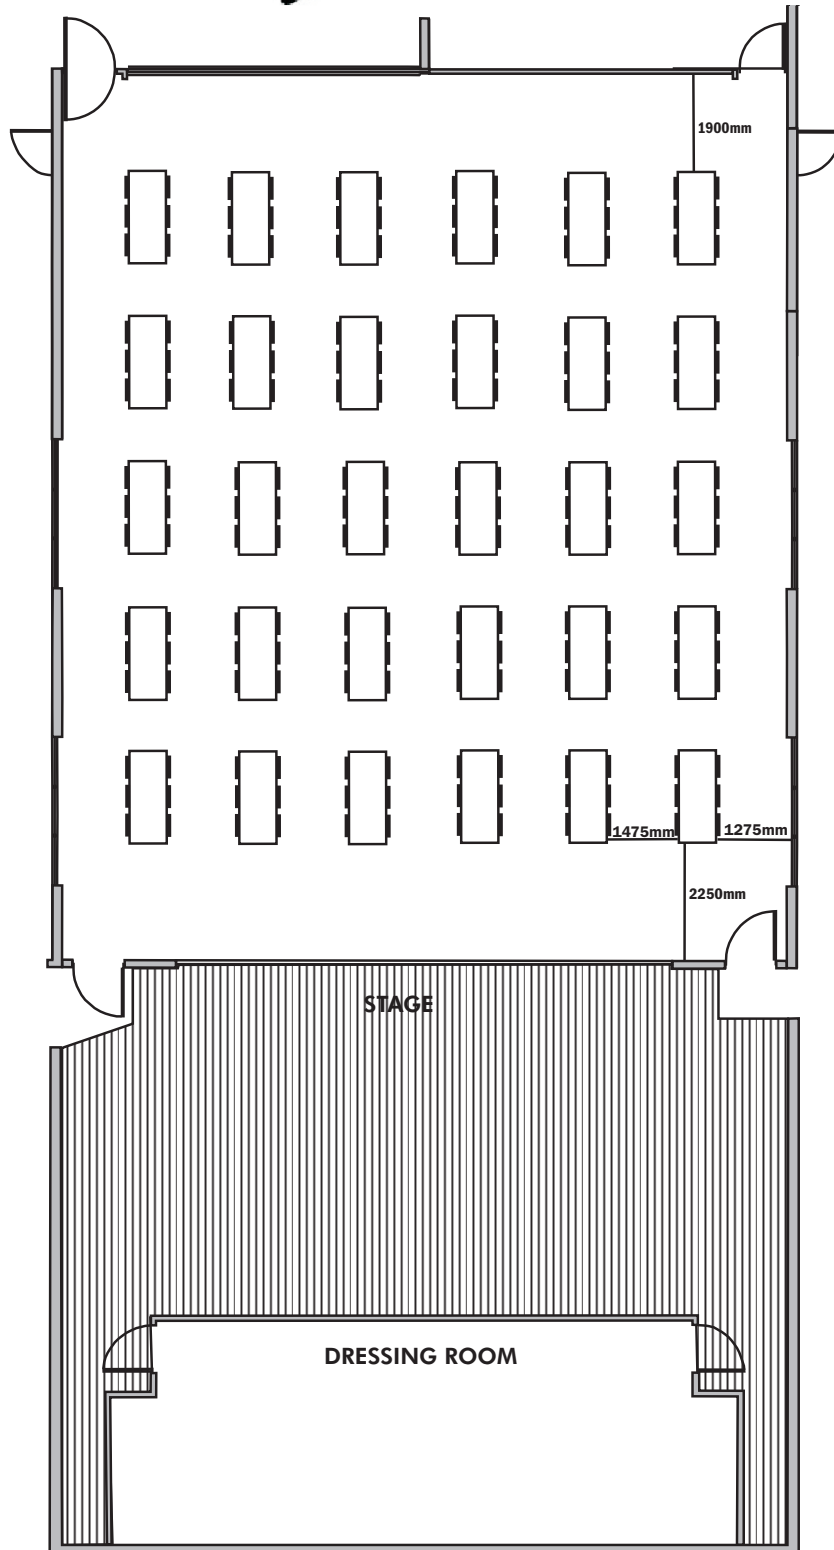

the Junction Hall

the Junction

noosa youth & community centre

table configuration

30 tables; 760mmx1830mm
180 chairs; 500mm wide

60 noosa drive noosa heads qld 4567
t 07 5455 4455 f 07 5455 4466 w www.thej.com.au