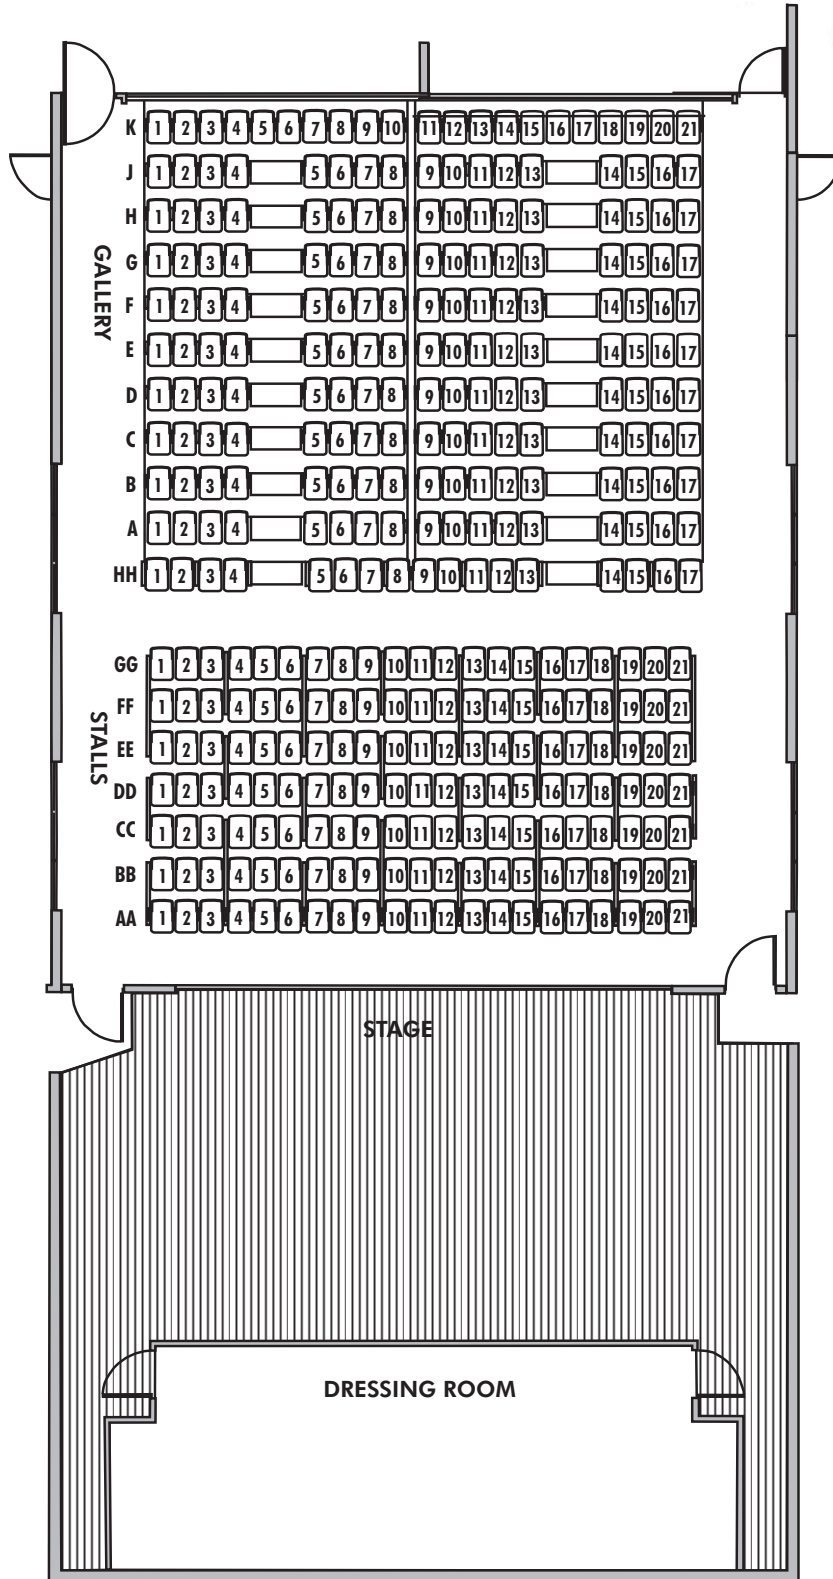

theatre

the junction

noosa youth & community centre

60 noosa drive noosa heads qld 4567

t 07 5455 4455 f 07 5455 4466 w www.thej.com.au